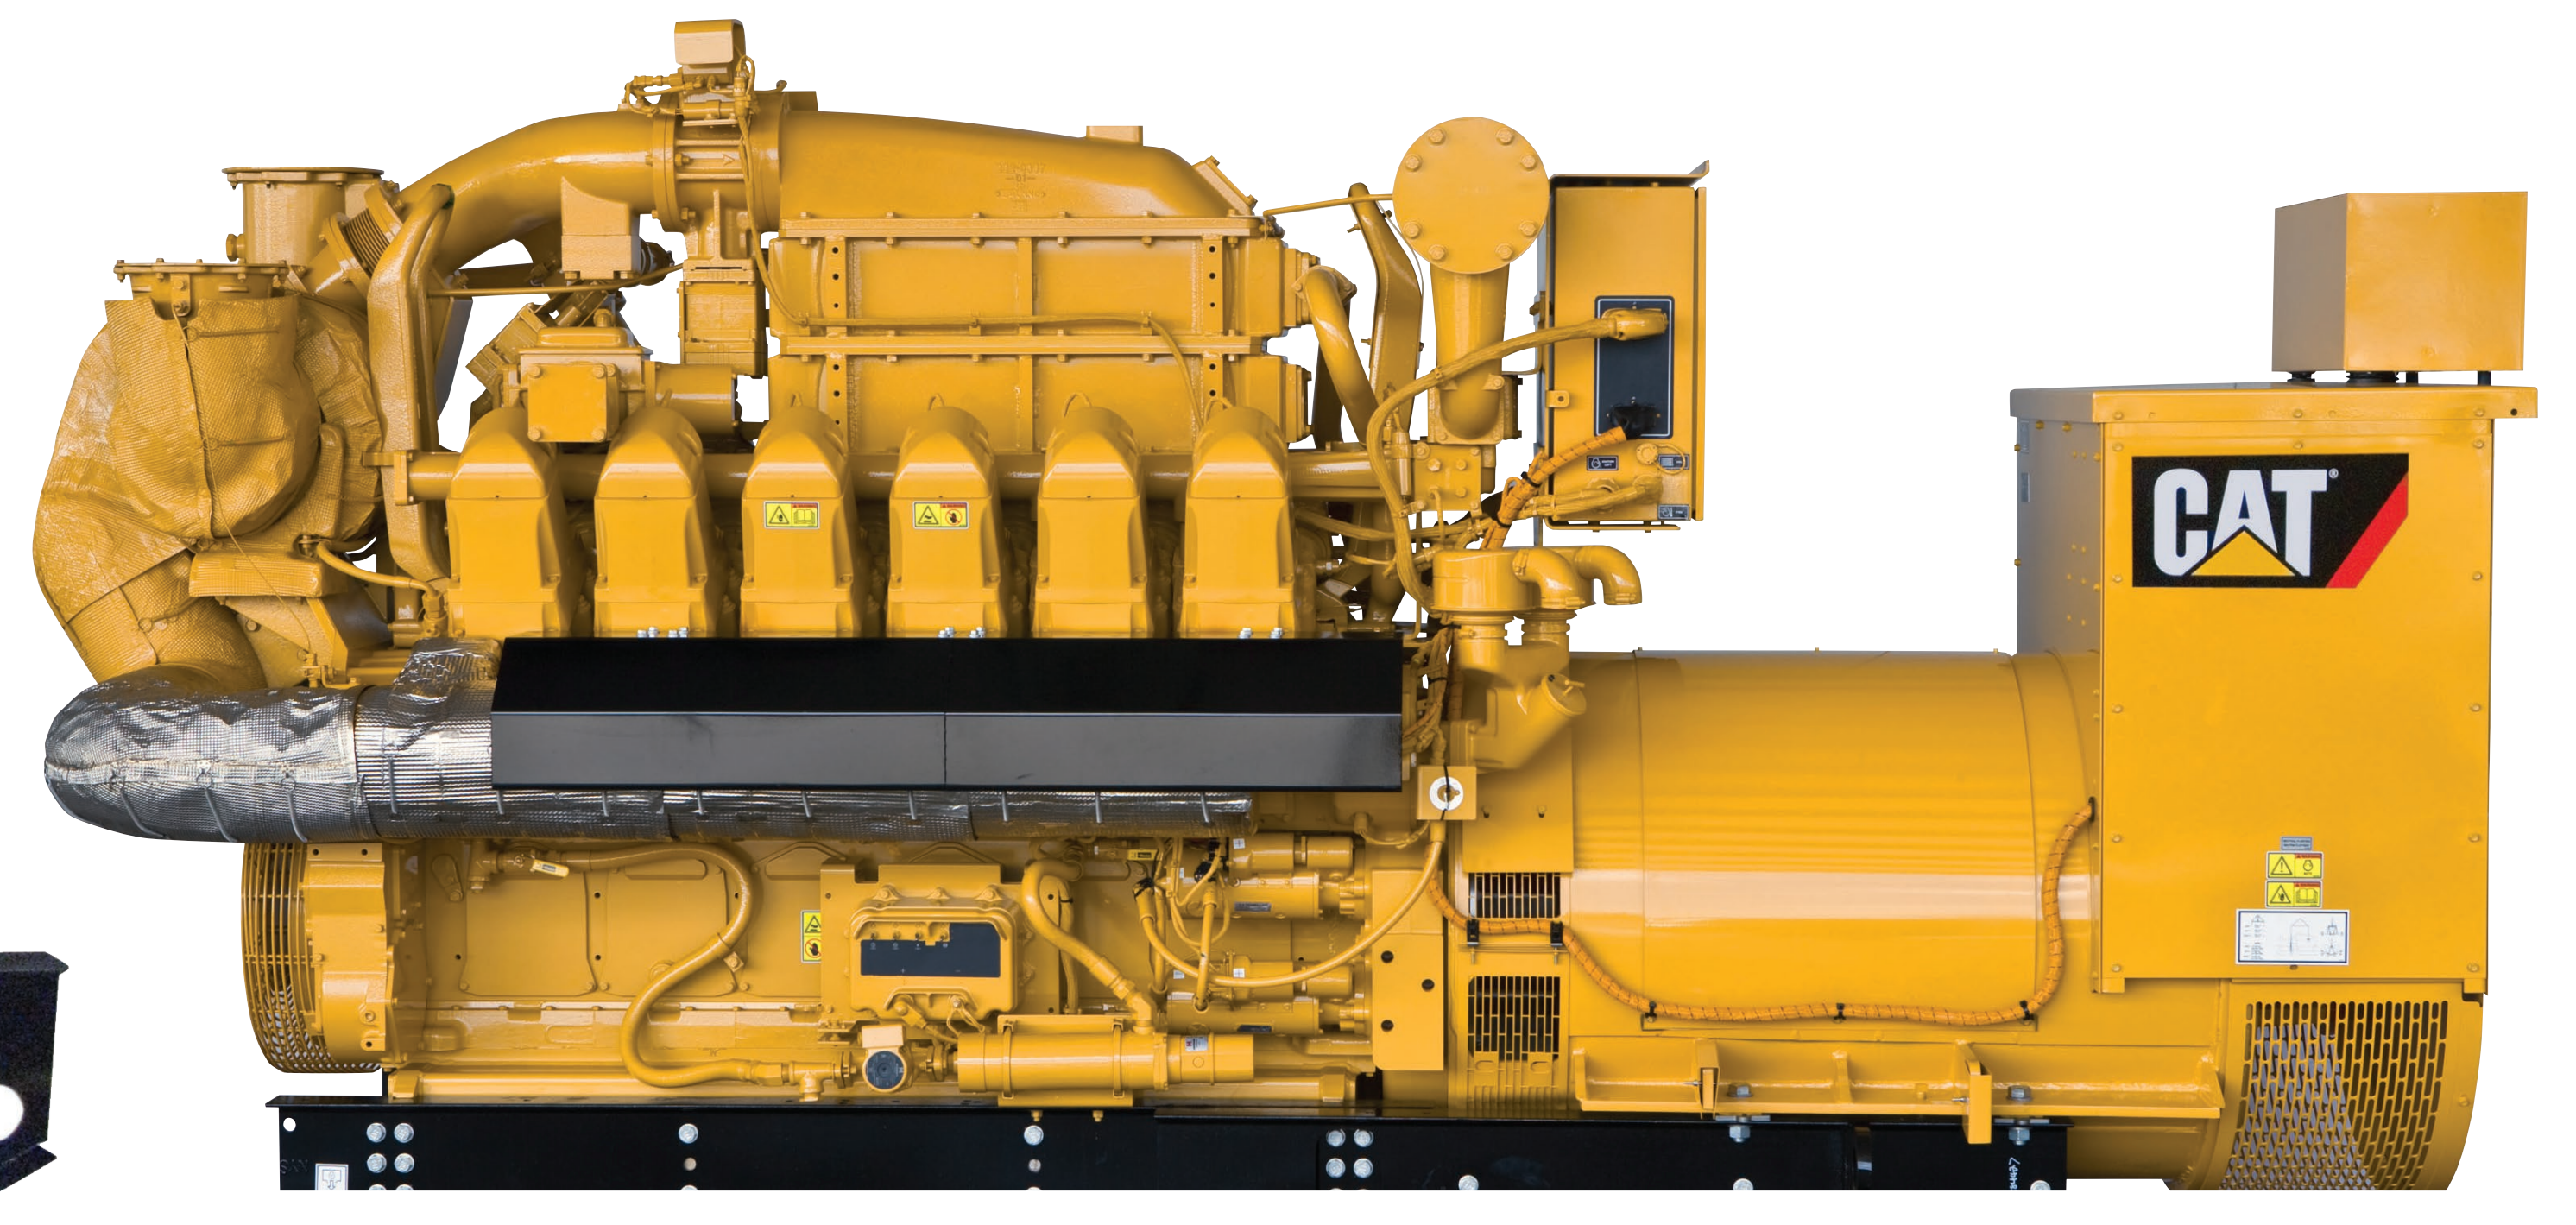

# YOU NEED POWER WE ARE THERE

**Cat Gas** Range from 100 kVA to 12,000 kVA

**Cat Investor** Range from 900 kVA to 17,500 kVA

**Cat Retail** Range from 8,5 kVA to 900 kVA

**JA Delmas**  
The strenght of our network