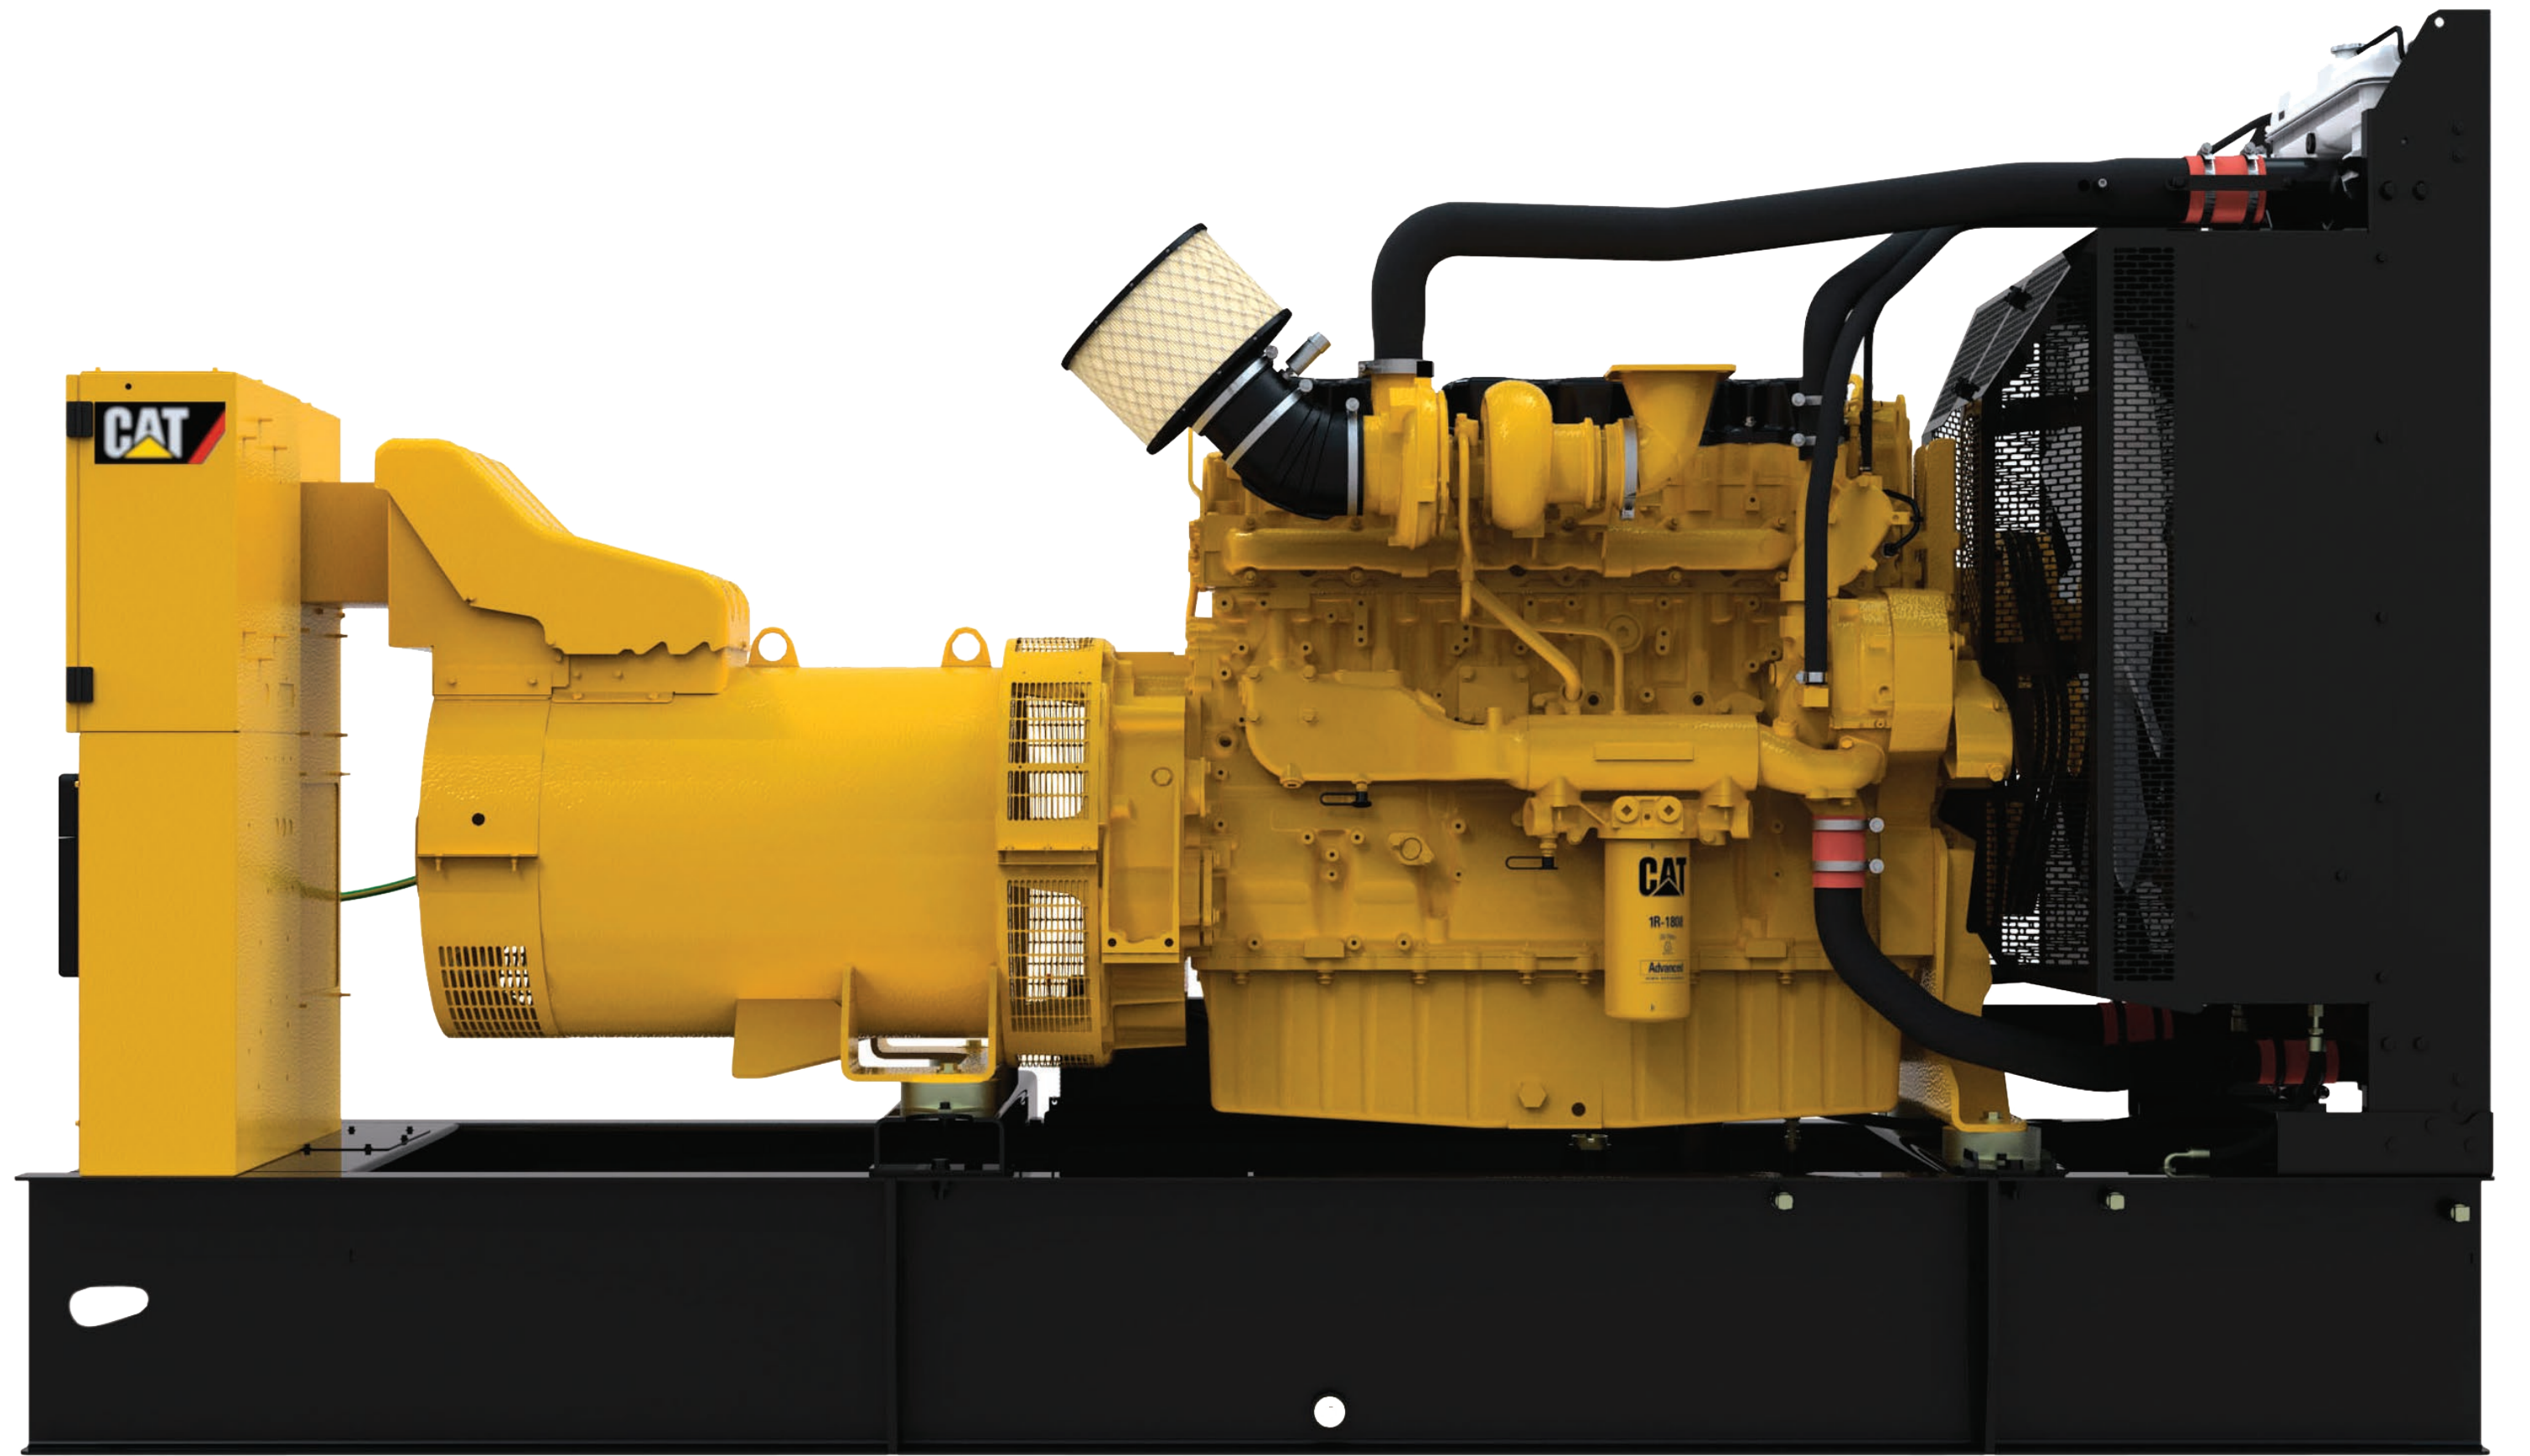

# YOU NEED POWER WE ARE THERE

**Cat Gas** Range from 100 kVA to 12,000 kVA

**Cat Investor** Range from 900 kVA to 17,500 kVA

**Cat Retail** Range from 8,5 kVA to 900 kVA

**JA Delmas**  
The strenght of our network